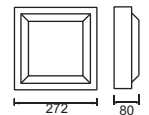

WL-0412

Lamp: PL 2x7~26W G24
IP54