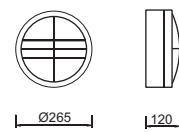

WL-0243
Lamp: FL 21W Gr10q
IP54