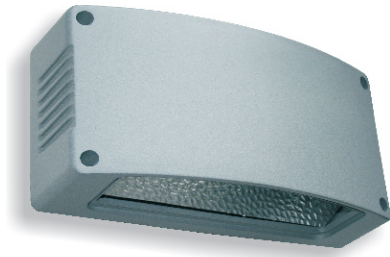

WL-0511

A range of slim circular luminaires for wall mounting. They provide good light outside or in rooms where a high degree of protection is required. For metal halide lamps or high pressure sodium for Max.150W E27 lamp holders. Die cast aluminium body coated with polyester in white, grey, black color. Reflector made of highly pure aluminium sheet, polished and anodized. Please contact our sales office for further details.

WL-0511

Lamp: MH/HPS 70/150W RX7S
IP54

WL-0512

Lamp: MH/HPS 70/150W G12
IP54

WL-0513

Lamp: MH/HPS 70/150W E27
IP54