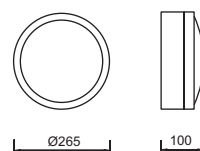

WL-0213

Lamp: FL 21W Gr10q
IP54