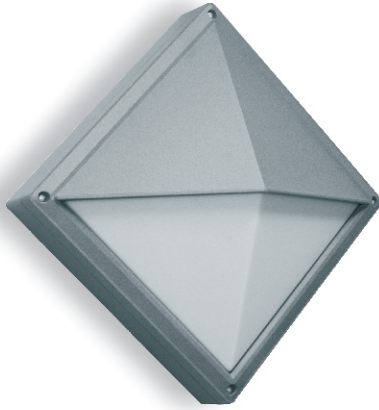

WL-0411

A range of slim circular luminaires for wall or ceiling mounting. They provide good light outside or in rooms where a high degree of protection is required. For incandescent or fluorescent Max.60W E27 lamp holders. Die cast aluminium body coated with polyester in white, grey, black color. Reflector made of highly pure aluminium sheet, polished and anodized. Please contact our sales office for further details.

WL-0411

Lamp: IL 60~100W E27
IP54

WL-0412

Lamp: PL 2x7~26W G24
IP54

WL-0421

Lamp: IL 60~100W E27
IP54

WL-0422

Lamp: PL 2x7~26W G24
IP54

WL-0431

Lamp: IL 60~100W E27
IP54

WL-0432

Lamp: PL 2x7~26W G24
IP54