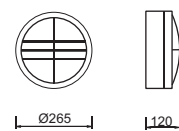

## WL-0311

A range of slim circular luminaires for wall or ceiling mounting. They provide good light outside or in rooms where a high degree of protection is required. For incandescent or fluorescent Max.100W E27 lamp holders.