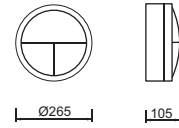

WL-0222
Lamp: FL 926W 9G24d
IP54