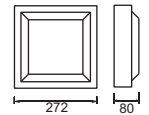

WL-0411

Lamp: IL 60~100W E27
IP54