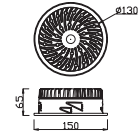

**DL-0411**  
Lamp: LED 48x0.2W  
Angle: Width  
IP 20  

**DL-0421**  
Lamp: LED 60x0.2W  
Angle: Width  
IP 20  

**DL-0431**  
Lamp: LED 80x0.2W  
Angle: Width  
IP 20  

**DL-0441**  
Lamp: LED 100x0.2W  
Angle: Width  
IP 20  