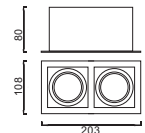

DL-0621

Lamp: HL 2x35W/50W
Gu5.3

IP 20