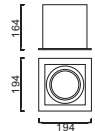

DL-0711

Lamp: MH 35W/50W
G12

IP 20