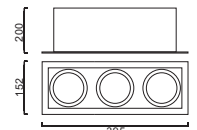

DL-0831

Lamp: MH 35W/50W
G8.5

IP 20

DL-0832

Lamp: PAR20 55W
E27

IP 20