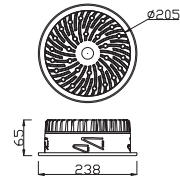

**DL-0411**  
Lamp: LED 48x0.2W  
Angle: Width  
IP 20  

**DL-0421**  
Lamp: LED 60x0.2W  
Angle: Width  
IP 20  

**DL-0431**  
Lamp: LED 80x0.2W  
Angle: Width  
IP 20  

**DL-0441**  
Lamp: LED 100x0.2W  
Angle: Width  
IP 20  