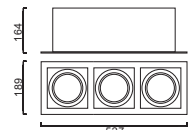

DL-0731

Lamp: MH 35W/50W
G12

IP 20

DL-0732

Lamp: HL ALU 111 75W
G53

IP 20