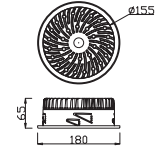

**DL-0411**  
Lamp: LED 48x0.2W  
Angle: Width  
IP 20  

**DL-0421**  
Lamp: LED 60x0.2W  
Angle: Width  
IP 20  

**DL-0431**  
Lamp: LED 80x0.2W  
Angle: Width  
IP 20  

**DL-0441**  
Lamp: LED 100x0.2W  
Angle: Width  
IP 20  