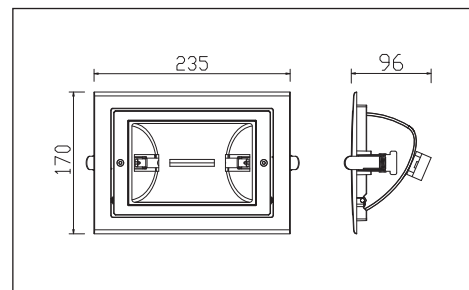

### DL-0312

Lamp: HL 300W R7s  
Reflector: Symmetry Narrow  
IP20  