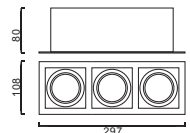

DL-0631

Lamp: HL 3x35W/50W
Gu5.3

IP 20