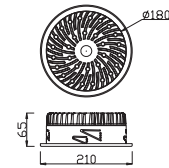

**DL-0411**  
Lamp: LED 48x0.2W  
Angle: Width  
IP 20  

**DL-0421**  
Lamp: LED 60x0.2W  
Angle: Width  
IP 20  

**DL-0431**  
Lamp: LED 80x0.2W  
Angle: Width  
IP 20  

**DL-0441**  
Lamp: LED 100x0.2W  
Angle: Width  
IP 20  