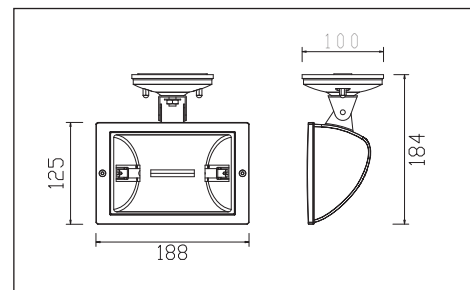

DL-0412

Lamp: HL 300W R7s
Reflector: Symmetry Narrow
IP20