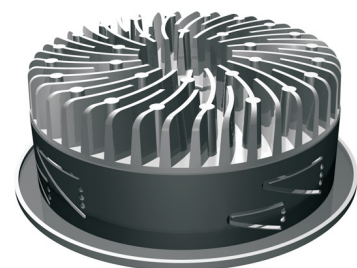

5'/6'/7'/8' LED

A range of slim square luminaires for embedded spot lighting.

All kinds of exhibition halls, store lighting, car showroom, brand authorized store, department store, supermarket, museum hall of office building and all places requiring exhibition lighting.

For LED lamps Max.100x0.2W .

Die cast aluminium body coated with polyester in white, grey, black color.

Reflector made of highly pure aluminium sheet, polished and anodized.

Please contact our sales office for further details.