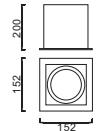

DL-0811

Lamp: MH 35W/50W
G8.5

IP 20