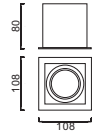

DL-0611

Lamp: HL 35W/50W
Gu5.3

IP 20

DL-0621

Lamp: HL 2x35W/50W
Gu5.3

IP 20