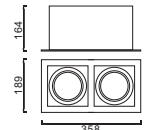

DL-0721

Lamp: MH 35W/50W
G12

IP 20