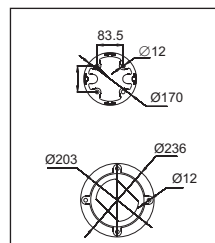

BL-1332

Lamp: FL 7W~20W E27
Reflector: Blinds Width
IP65

BL-1311

BL-1321

BL-1331

BL-1511/1521

Luminaires for illumination of surfaces from low mounting heights. Luminaires for many lighting tasks in private and public areas. For fluorescent for Max.23W E27 lamp holders.