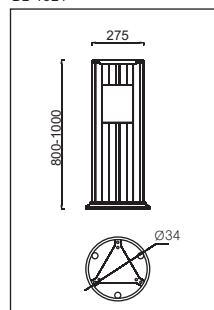

BL-1511/1521

Luminaires for illumination of surfaces from low mounting heights. Luminaires for many lighting tasks in private and public areas. For fluorescent for Max.23W E27 lamp holders.

Die cast aluminium body coated with polyester in grey or black color.

Please contact our sales office for further details.

BL-1511

Lamp: FL-11~23W E27

IP65

BL-1521

Lamp: FL 7W~23W E27

IP65

BL-1521