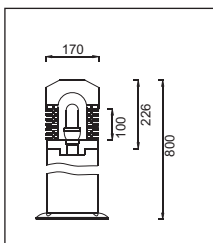

BL-1332

Lamp: FL 7W~20W E27
Reflector: Blinds Width
IP65

BL-1311

BL-1321

BL-1331

BL-1511/1521

Luminaires for illumination of surfaces from low mounting heights. Luminaires for many lighting tasks in private and public areas. For fluorescent for Max.23W E27 lamp holders.