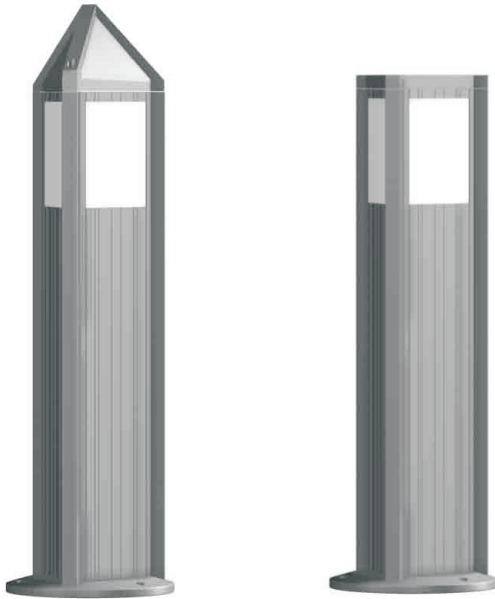


A photograph of a garden path. The path is composed of several sections: concrete slabs, sections of cobblestones, and sections of grass. Three black bollards with white light fixtures are positioned along the path. The text "■ SD-Bollards" is overlaid on the image.

■ SD-Bollards

BL-1311/1321/1331

Luminaires for illumination of surfaces from low mounting heights. Luminaires for many lighting tasks in private and public areas. For fluorescent, metal halide lamps or high pressure sodium for Max. 70W G12 lamp holders.

Die cast aluminium body coated with polyester in grey or black color.

Reflector made of highly pure aluminium sheet, polished and anodized.

Please contact our sales office for further details.

BL-1311

Lamp: MH 35W/70W G12
Reflector: Blinds Width
IP65

BL-1332

Lamp: FL 7W~20W E27
Reflector: Blinds Width
IP65

BL-1311

BL-1321

BL-1331

BL-1511/1521

Luminaires for illumination of surfaces from low mounting heights. Luminaires for many lighting tasks in private and public areas. For fluorescent for Max.23W E27 lamp holders.