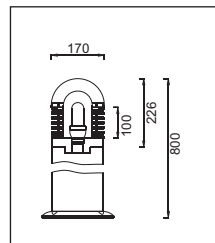

BL-1332

Lamp: FL 7W~20W E27
Reflector: Blinds Width
IP65

BL-1311

BL-1321

BL-1331

BL-1511/1521

Luminaires for illumination of surfaces from low mounting heights. Luminaires for many lighting tasks in private and public areas. For fluorescent for Max.23W E27 lamp holders.