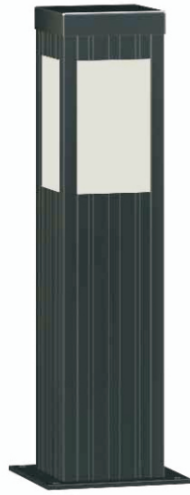

Die cast aluminium body coated with polyester in grey or black color.

Reflector made of highly pure aluminium sheet, polished and anodized.

Please contact our sales office for further details.

BL-1311

Lamp: MH 35W/70W G12
Reflector: Blinds Width
IP65

BL-1332

Lamp: FL 7W~20W E27
Reflector: Blinds Width
IP65

BL-1311

BL-1321

BL-1331

BL-1511/1521

Luminaires for illumination of surfaces from low mounting heights. Luminaires for many lighting tasks in private and public areas. For fluorescent for Max.23W E27 lamp holders.

Die cast aluminium body coated with polyester in grey or black color.

Please contact our sales office for further details.

BL-1511

Lamp: FL-11~23W E27

IP65

BL-1521

Lamp: FL 7W~23W E27

IP65

BL-1511

BL-1521

BL-1611

Luminaires for illumination of surfaces from low mounting heights. Luminaires for many lighting tasks in private and public areas. For fluorescent, metal halide lamps or high pressure sodium lamps. For fluorescent for Max.23W E27 lamp holders.