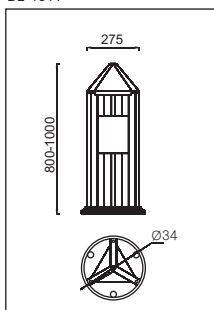

BL-1521

Lamp: FL 7W~23W E27

IP65

BL-1511