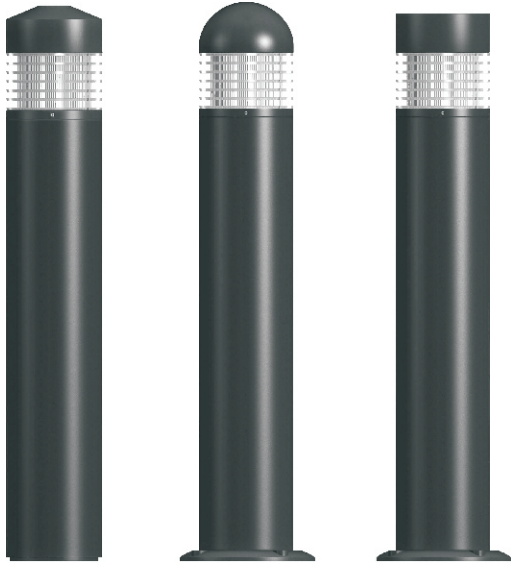


A photograph of a garden path. The path is composed of several sections: concrete slabs, sections of cobblestones, and sections of grass. Three black bollards with white light fixtures are positioned along the path. The text "■ SD-Bollards" is overlaid on the image.

■ SD-Bollards

BL-1311/1321/1331

Luminaires for illumination of surfaces from low mounting heights. Luminaires for many lighting tasks in private and public areas. For fluorescent, metal halide lamps or high pressure sodium for Max. 70W G12 lamp holders.

Die cast aluminium body coated with polyester in grey or black color.

Reflector made of highly pure aluminium sheet, polished and anodized.

Please contact our sales office for further details.

BL-1311

Lamp: MH 35W/70W G12
Reflector: Blinds Width
IP65

Die cast aluminium body coated with polyester in grey or black color.

Reflector made of highly pure aluminium sheet, polished and anodized.

Please contact our sales office for further details.

BL-1611

Lamp: FL-11~23W E27